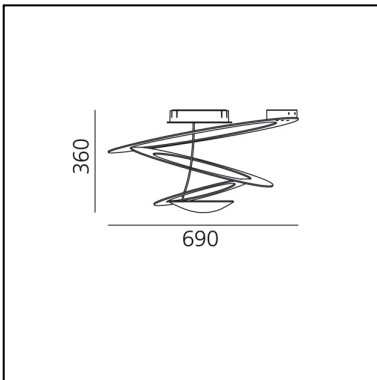

## LUMINAIRE

- Watt: **44W**
- Voltage: **220V-240V**
- Delivered lumens output: **3313lm**
- CCT: **3000K**
- Efficiency: **82%**
- Efficacy: **75.3lm/W**
- CRI: **90**
- Dimmable Typology: **Push**

## DIMENSIONS

- Height: **cm 36**
- Diameter: **cm 67**
- Glow Wire Test: **650°**

## SOURCES INCLUDED

- Category: **Led**
- Number: **1**
- Watt: **44W**
- Delivered lumens output: **4230lm**
- Color temperature (K): **3000K**
- CRI: **90**
- Color Tolerance: **MacAdam 2SDCM**